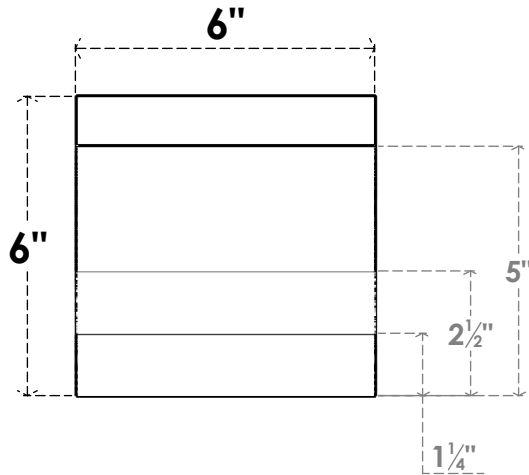

ITEM NUMBER: RFTURO060X06000X32000X006ASH00RCPR

6"W X 6"H X 32"L TIMBERTHANE ROUGH CEDAR ASHEBORO FAUX WOOD OPEN RAFTER TAIL, 6"L END, PRIMED TAN

GENERATED DATE : 03/02/2023

EKENA MILLWORK
 2300 WEST MAIN ST.
 CLARKSVILLE, TX 75426
 TOLL FREE: 866-607-0453
 WWW.EKENAMILLWORK.COM

NOTES

1. INSTALLATION TO BE COMPLETED IN ACCORDANCE WITH MANUFACTURER'S SPECIFICATIONS.
2. DRAWING MAY NOT BE TO SCALE
3. THIS DRAWING IS INTENDED FOR DESIGN AND PLANNING PURPOSES ONLY.
4. ALL INFORMATION CONTAINED HEREIN WAS CURRENT AT THE TIME OF DEVELOPMENT BUT MUST BE REVIEWED AND APPROVED BY THE PRODUCT MANUFACTURER TO BE CONSIDERED ACCURATE.
5. TIMBERTHANE ARCHITECTURAL PRODUCTS ARE MADE FROM HIGH DENSITY URETHANE AND COME FACTORY PRIMED