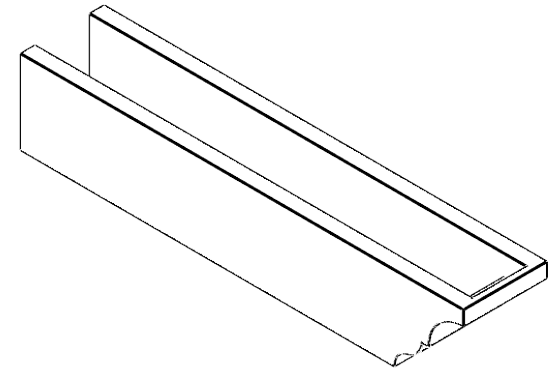

ITEM NUMBER: RFTURO060X06000X32000X006ASH00RCPR

6"W X 6"H X 32"L TIMBERTHANE ROUGH CEDAR ASHEBORO FAUX WOOD OPEN RAFTER TAIL, 6"L END, PRIMED TAN

GENERATED DATE : 03/02/2023

EKENA MILLWORK
 2300 WEST MAIN ST.
 CLARKSVILLE, TX 75426
 TOLL FREE: 866-607-0453
 WWW.EKENAMILLWORK.COM

NOTES

1. INSTALLATION TO BE COMPLETED IN ACCORDANCE WITH MANUFACTURER'S SPECIFICATIONS.
2. DRAWING MAY NOT BE TO SCALE
3. THIS DRAWING IS INTENDED FOR DESIGN AND PLANNING PURPOSES ONLY.
4. ALL INFORMATION CONTAINED HEREIN WAS CURRENT AT THE TIME OF DEVELOPMENT BUT MUST BE REVIEWED AND APPROVED BY THE PRODUCT MANUFACTURER TO BE CONSIDERED ACCURATE.
5. TIMBERTHANE ARCHITECTURAL PRODUCTS ARE MADE FROM HIGH DENSITY URETHANE AND COME FACTORY PRIMED