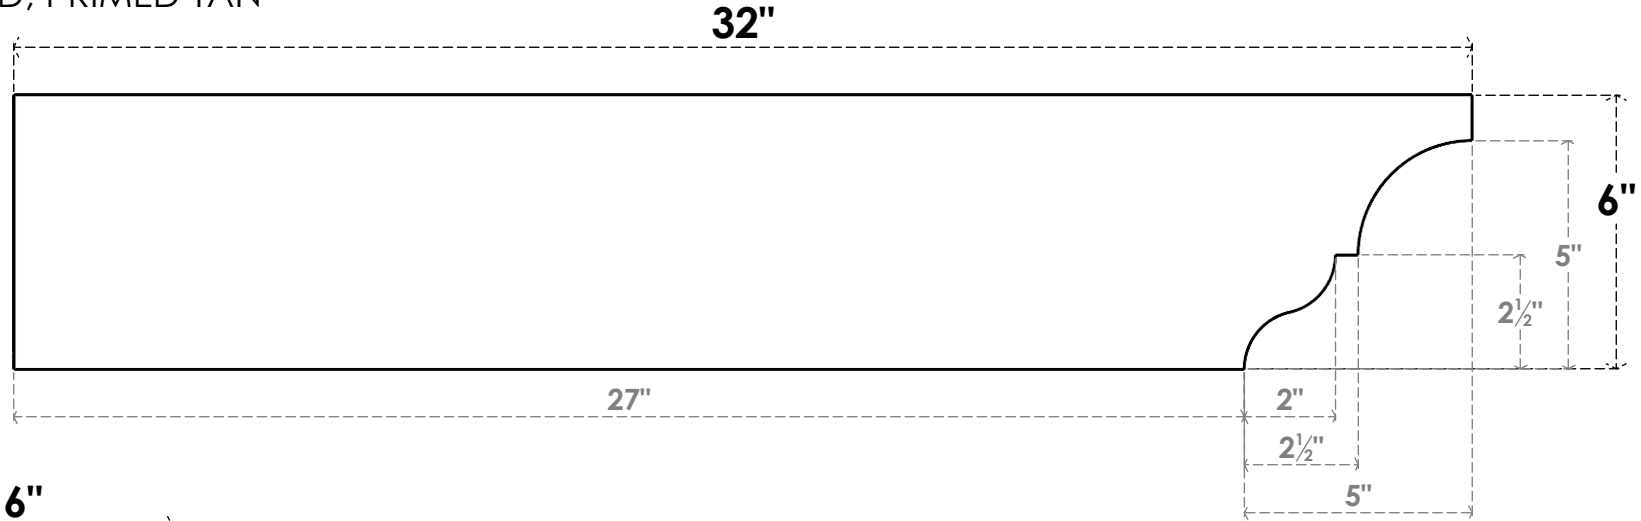

ITEM NUMBER: RFTURO060X06000X32000X006ASH00RCPR

6"W X 6"H X 32"L TIMBERTHANE ROUGH CEDAR ASHEBORO FAUX WOOD OPEN RAFTER TAIL, 6"L END, PRIMED TAN

GENERATED DATE : 03/02/2023

EKENA MILLWORK
 2300 WEST MAIN ST.
 CLARKSVILLE, TX 75426
 TOLL FREE: 866-607-0453
 WWW.EKENAMILLWORK.COM

NOTES

1. INSTALLATION TO BE COMPLETED IN ACCORDANCE WITH MANUFACTURER'S SPECIFICATIONS.
2. DRAWING MAY NOT BE TO SCALE
3. THIS DRAWING IS INTENDED FOR DESIGN AND PLANNING PURPOSES ONLY.
4. ALL INFORMATION CONTAINED HEREIN WAS CURRENT AT THE TIME OF DEVELOPMENT BUT MUST BE REVIEWED AND APPROVED BY THE PRODUCT MANUFACTURER TO BE CONSIDERED ACCURATE.
5. TIMBERTHANE ARCHITECTURAL PRODUCTS ARE MADE FROM HIGH DENSITY URETHANE AND COME FACTORY PRIMED